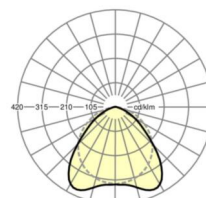

MECHANICS

Housing colour	traffic white RAL 9016
Dimensions (LxWxH/DxH)	1531mm x 63mm x 46mm
Weight (net)	1.748kg
Type of installation	Mounting rail system installation, Ceiling-mounted mounting rail installation, Ceiling-mounted mounting rail installation on T-system, Pendulum mounting rail assembly on chain, Pendulum mounting rail installation on steel cable

Dimensions

L	1531 mm	Length
B	63 mm	Width
H	46 mm	Height

DEEP-LINK

<https://www.regiolux.de/en/article/18314404100>

Reference	LED 6000lm 840
ηLB	100 %
Φ ↓/↑	99 % / 1 %
UGR lat./long.	22.8 / 27.5